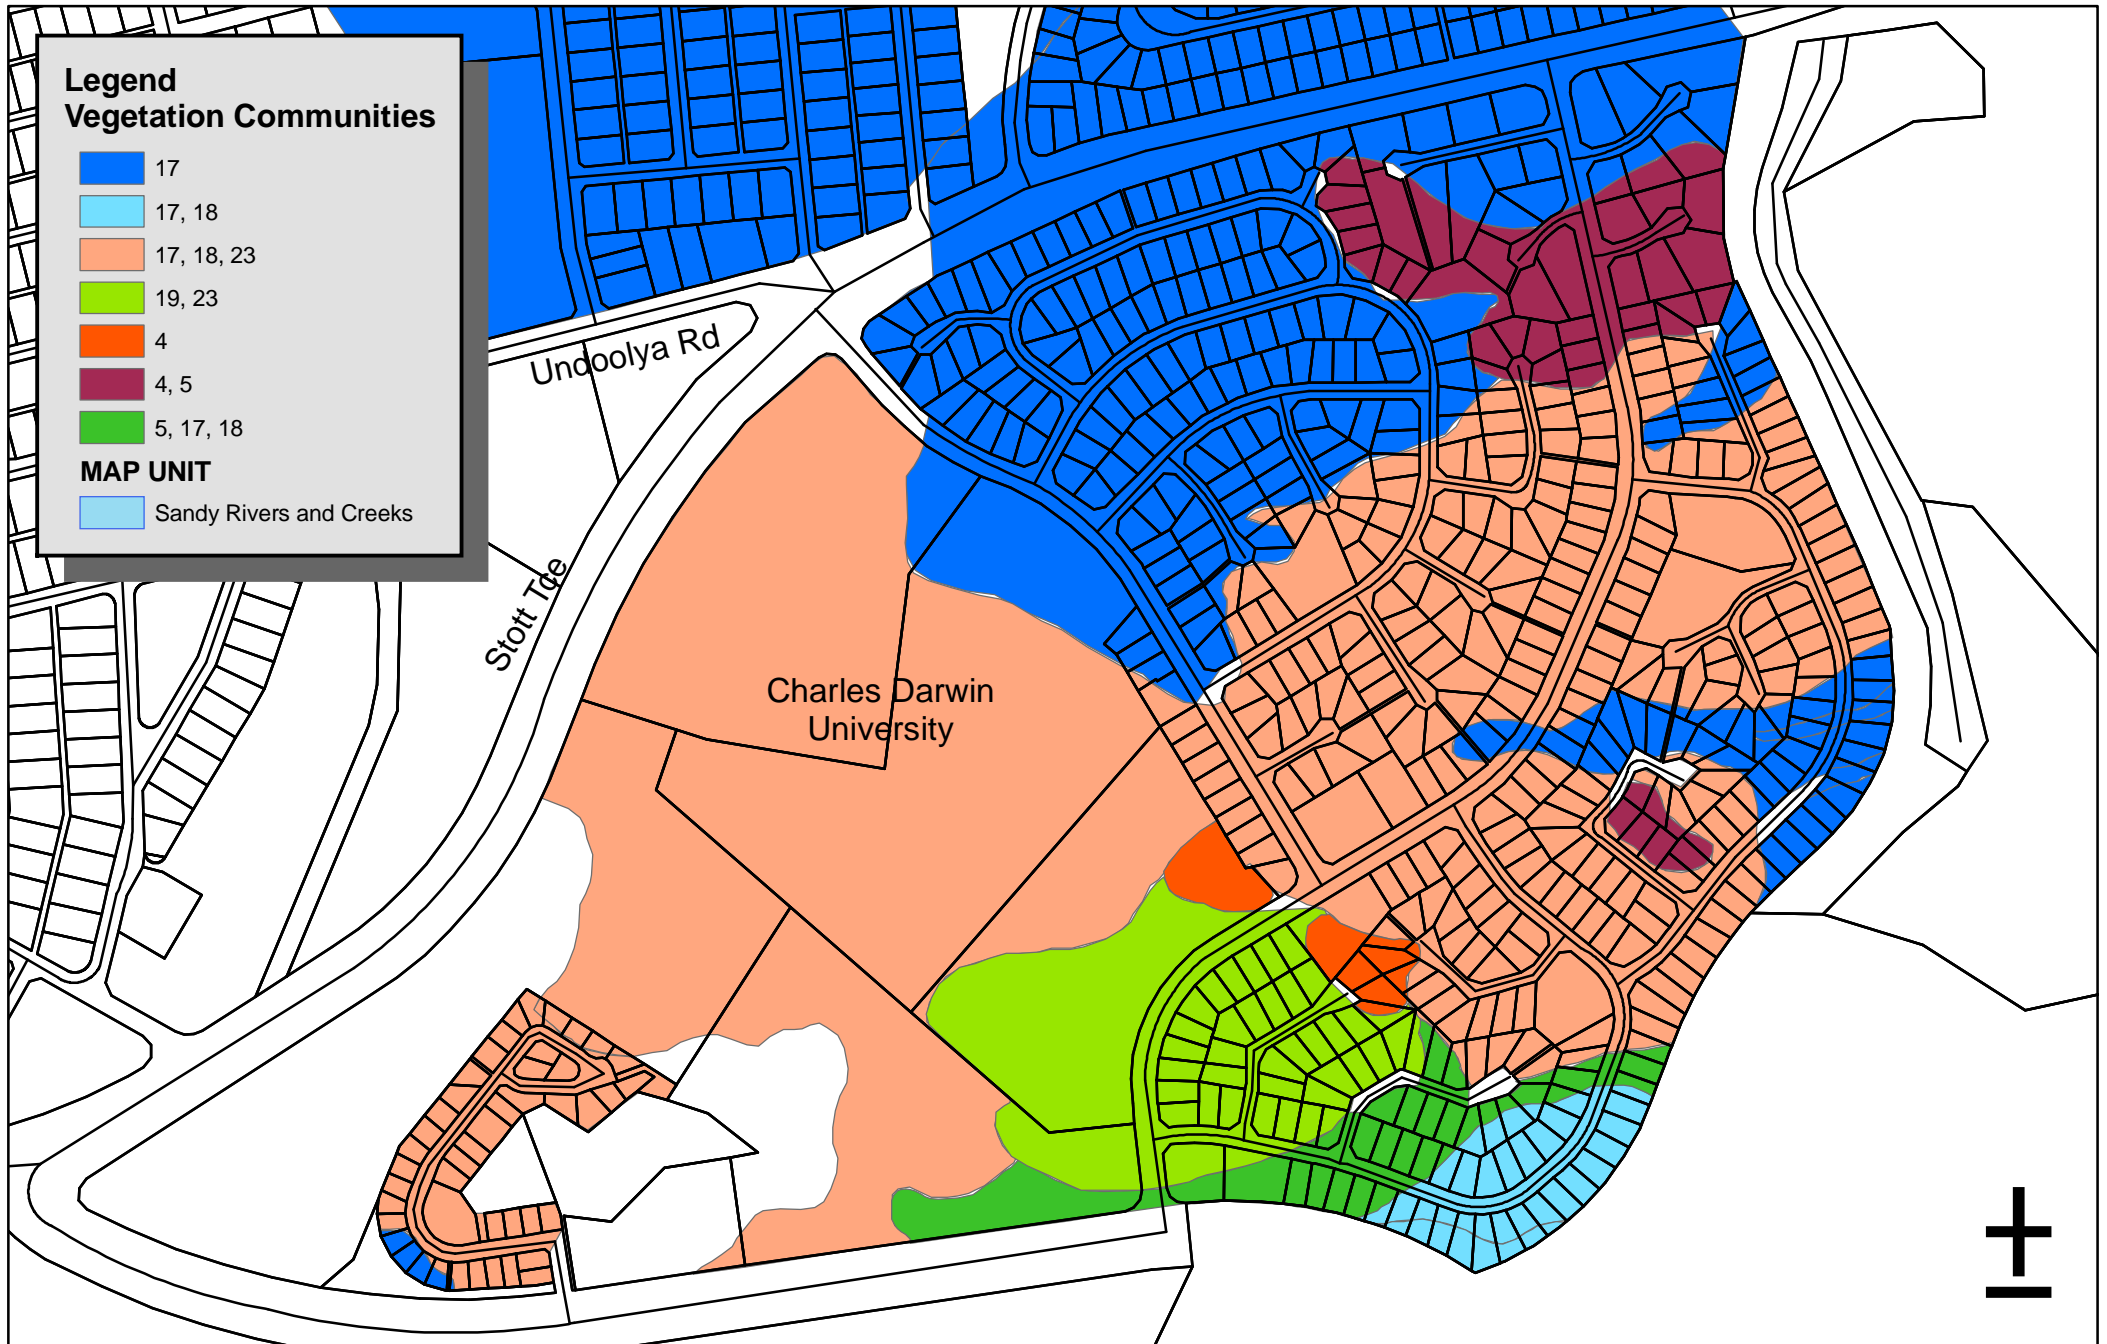

Sadadeen Vegetation Communities

Legend Vegetation Communities

- 17
- 17, 18
- 17, 18, 23
- 19, 23
- 4
- 4, 5
- 5, 17, 18

MAP UNIT

- Sandy Rivers and Creeks