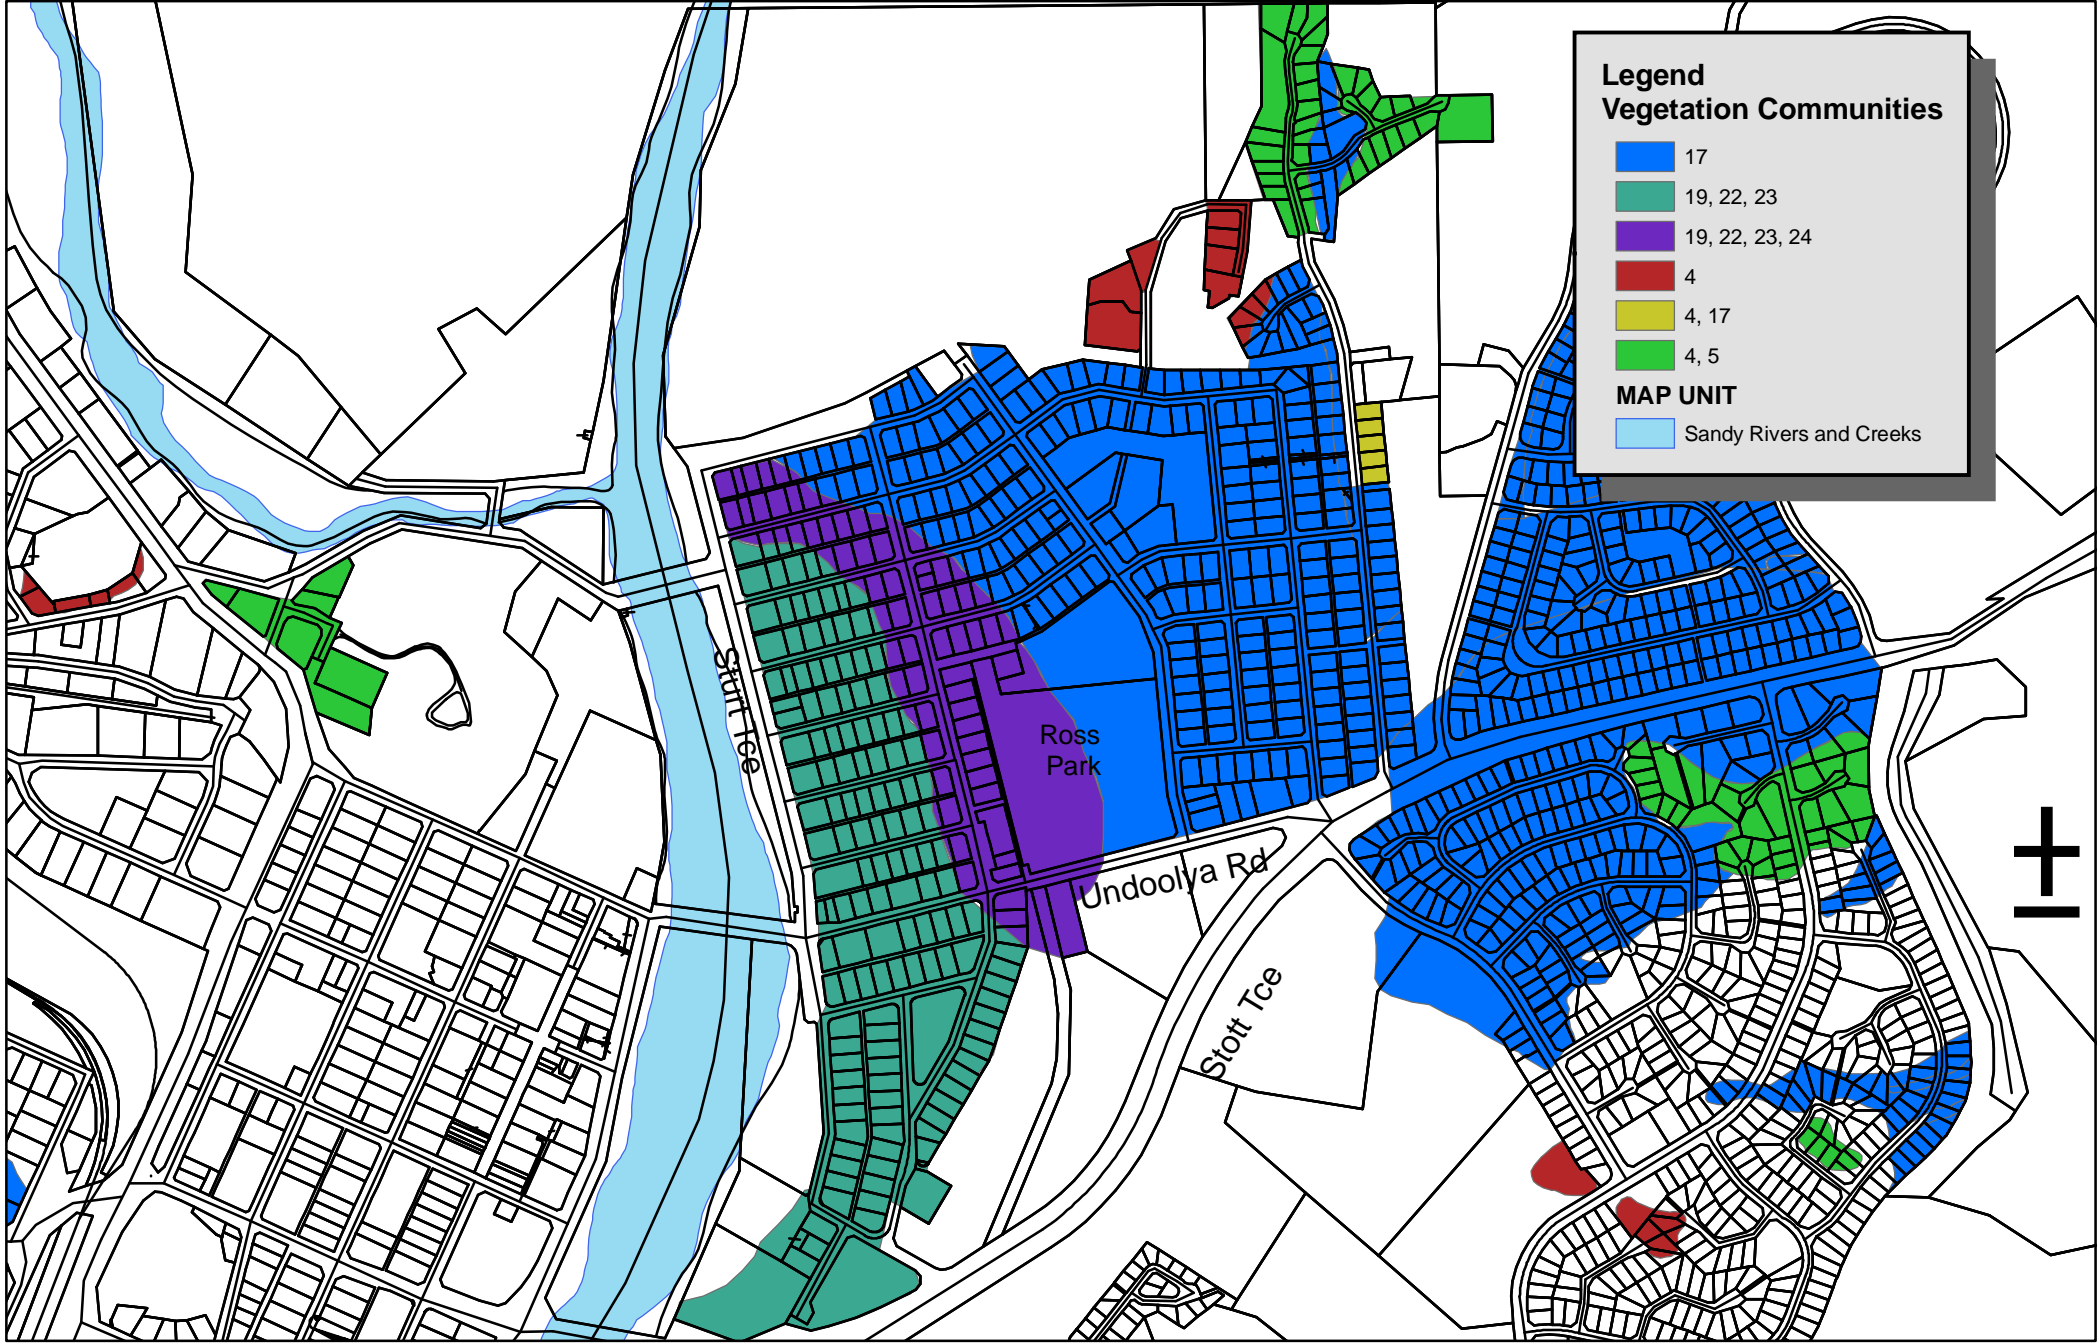

# Old Eastside Vegetation Communities

**Legend**  
**Vegetation Communities**

- 17
- 19, 22, 23
- 19, 22, 23, 24
- 4
- 4, 17
- 4, 5

**MAP UNIT**

- Sandy Rivers and Creeks