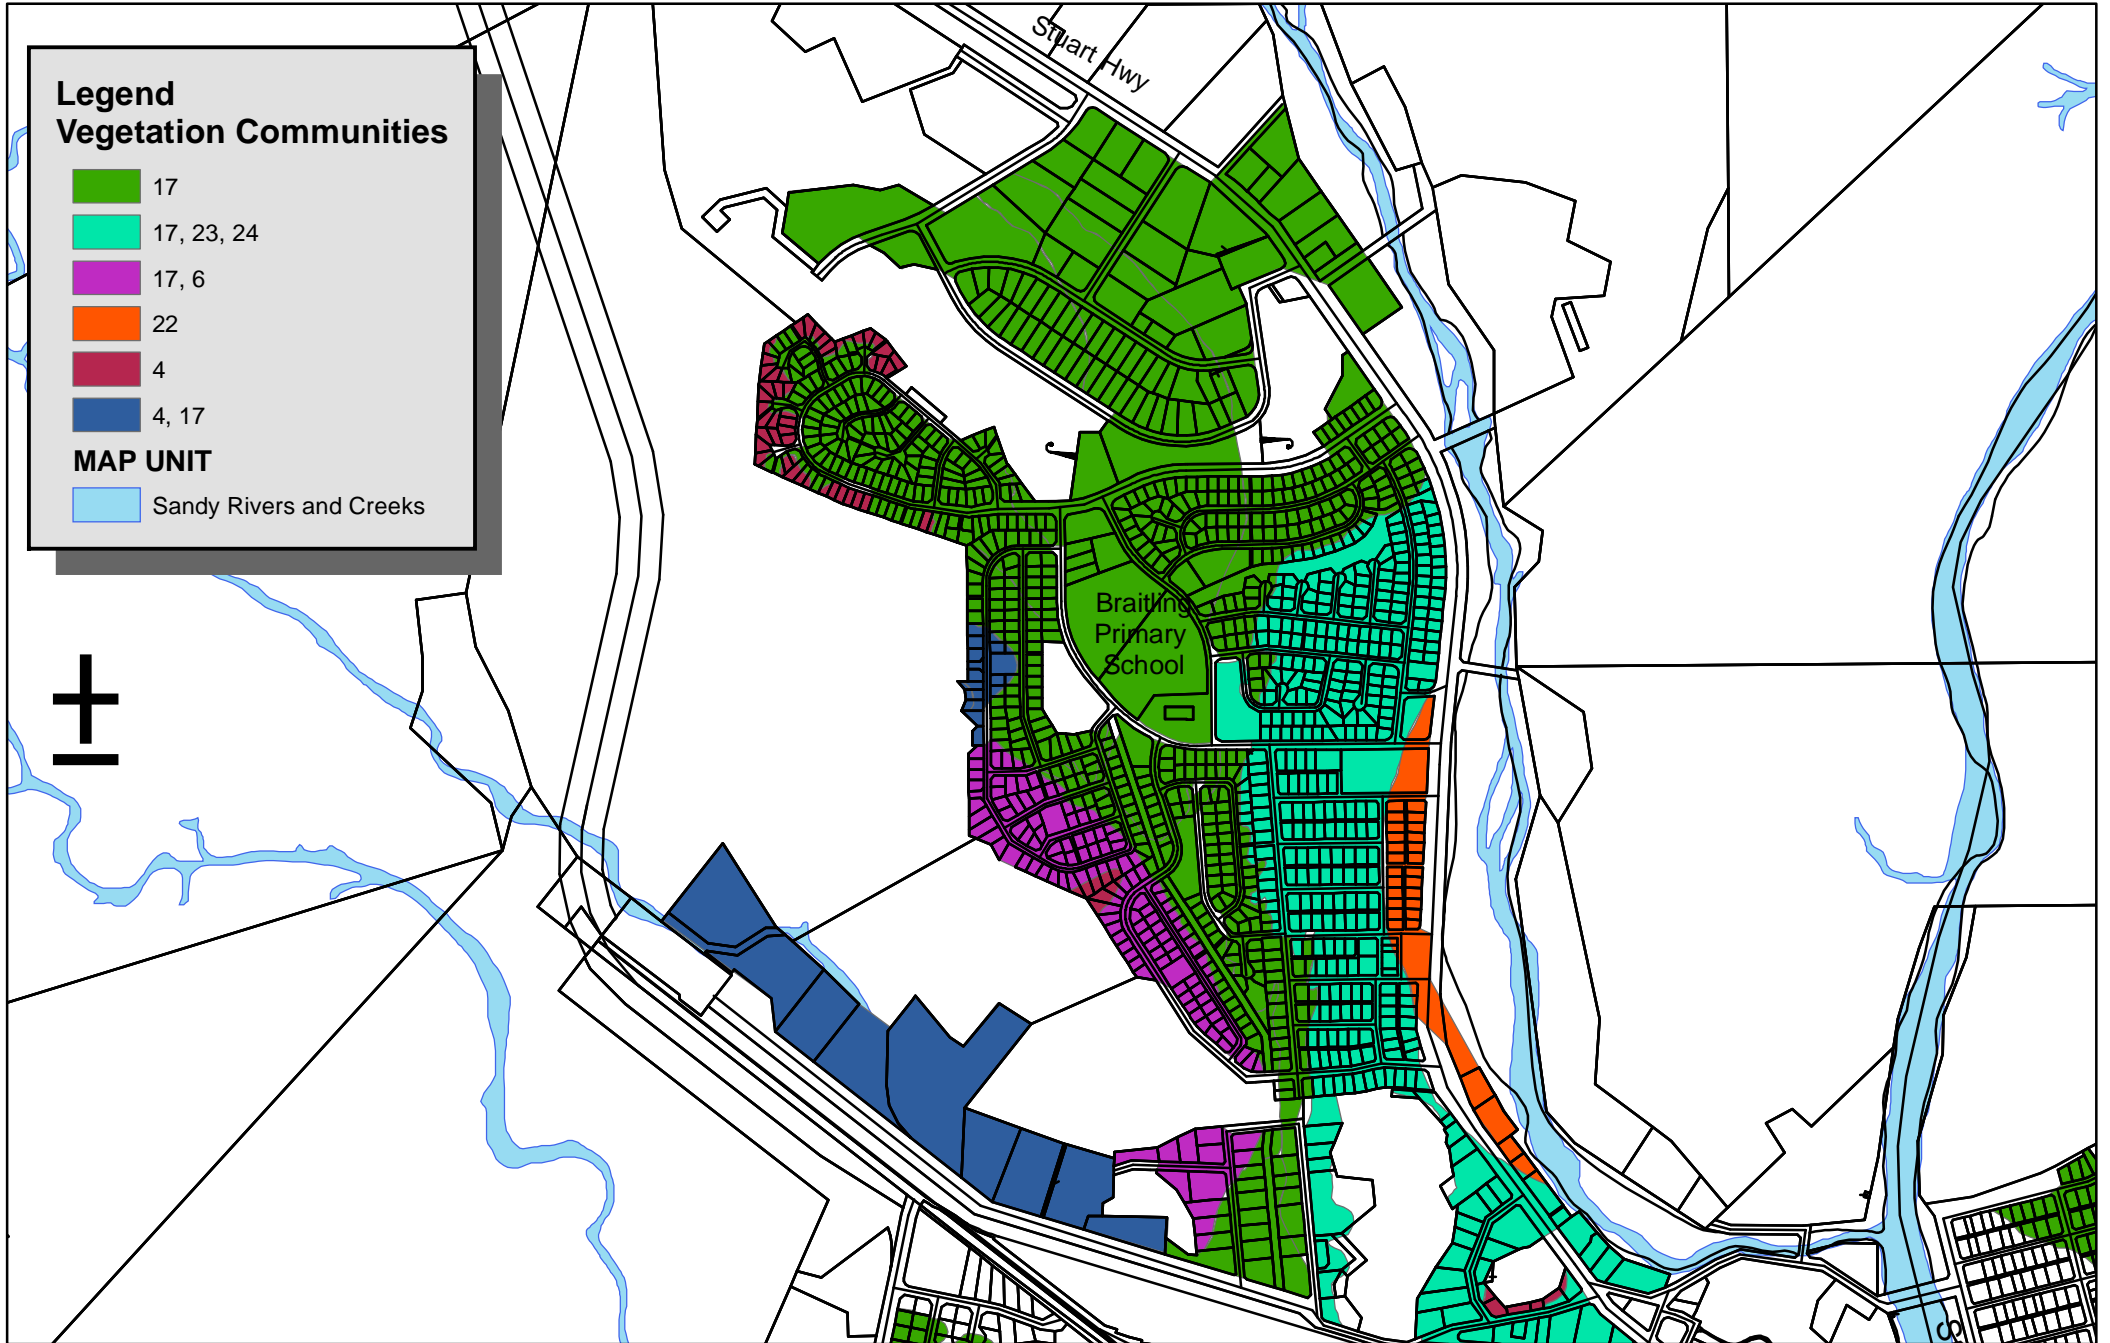

Northside Vegetation Communities

Legend Vegetation Communities

- 17
- 17, 23, 24
- 17, 6
- 22
- 4
- 4, 17

MAP UNIT

- Sandy Rivers and Creeks